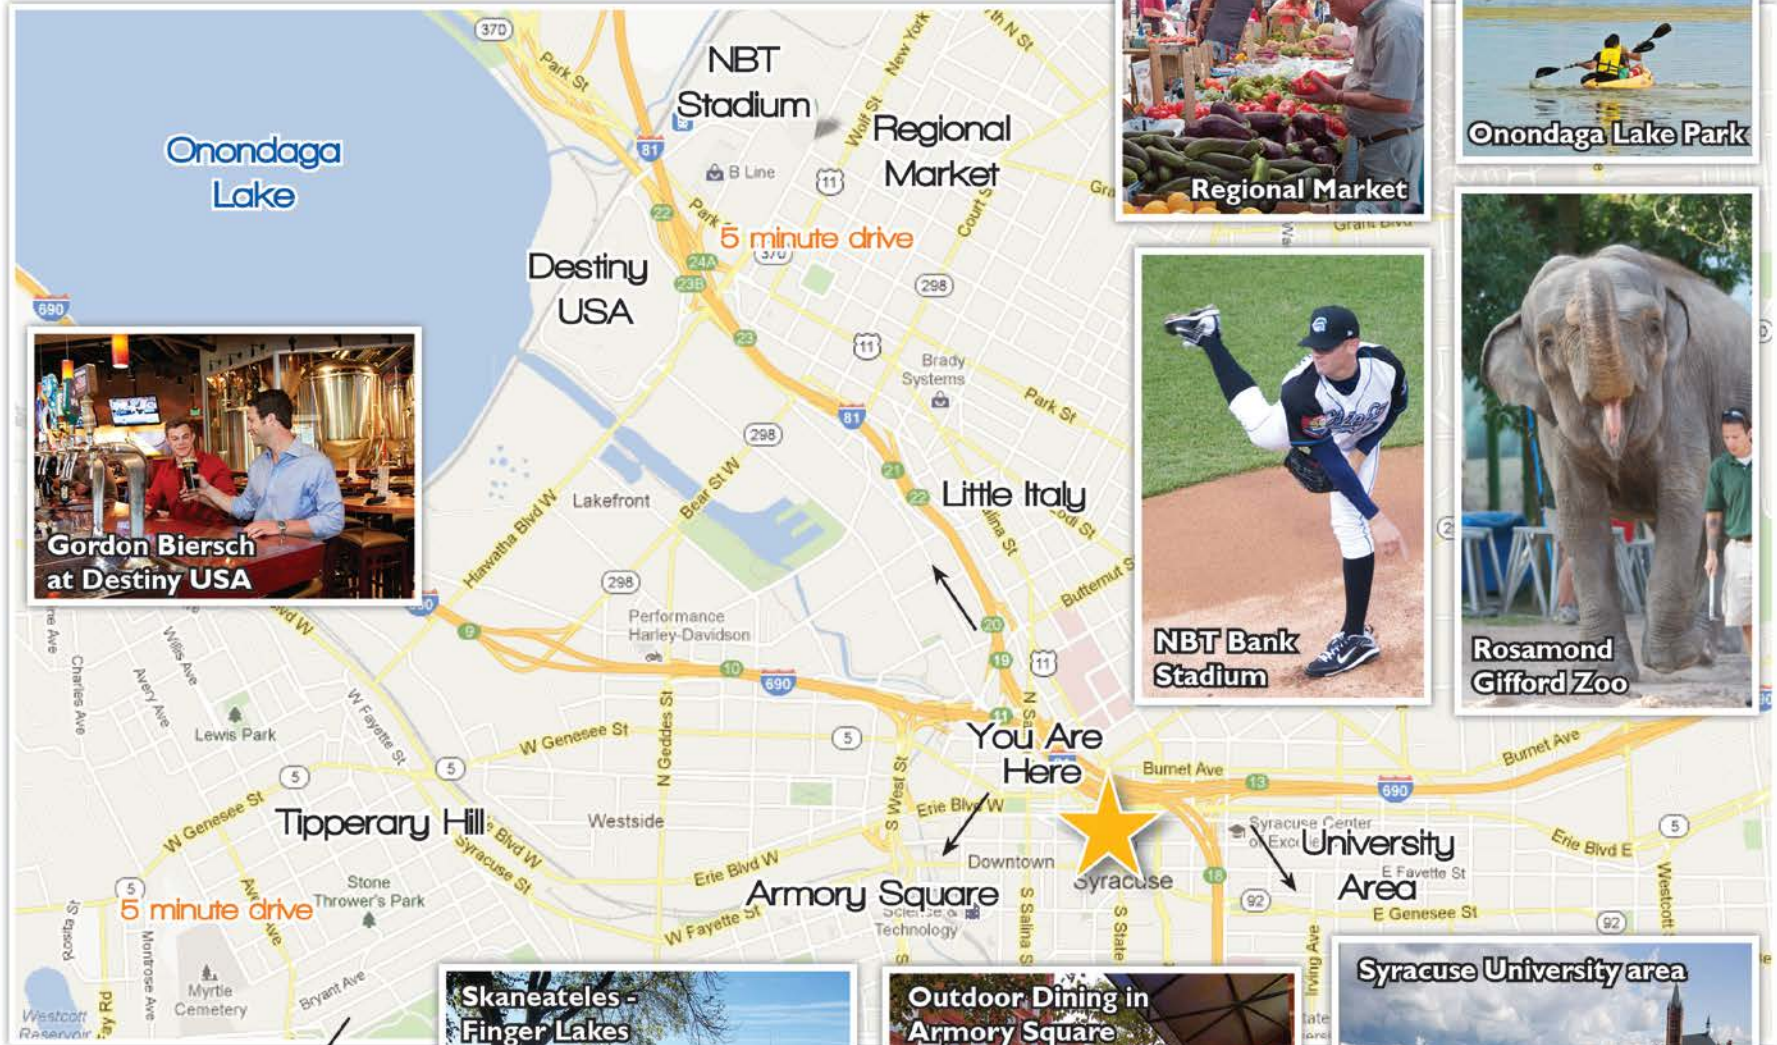

LOCATION, LOCATION, LOCATION

Drive Time to Syracuse from...

Binghamton.....	1 Hour	Buffalo.....	2 Hours
Rochester.....	1 Hour	Poughkeepsie.....	3 Hours
Utica.....	1 Hour	New York City.....	4 Hours
Watertown.....	1 Hour	Yonkers.....	4 Hours
Albany.....	2 Hours		

Flight Time

Over 130 passenger flights arrive and depart daily from the [Syracuse Hancock International Airport](#), served by 6 major air carriers.

Direct Flights

Atlanta • Boston • Charlotte • Chicago • Cleveland • Detroit • Minneapolis
New York City • Orlando • Philadelphia • St. Petersburg • Toronto • Washington, DC

“Thank you all – this
was the best service
received in 15 years
of doing this.”

Lynn Dormand
National Science Foundation

GETTING AROUND SYRACUSE

Regional Market

Onondaga Lake Park

NBT Bank Stadium

Rosamond Gifford Zoo

Gordon Biersch at Destiny USA

Skaneateles - Finger Lakes

Outdoor Dining in Armory Square

Syracuse University area

Skaneateles, NY
30 minute drive